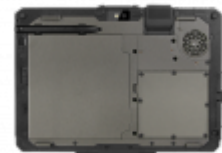

# Getac UX10 rugged tablet

---

---

Designed with 10.1" display, 10th Generation Intel Core processor, amazing graphics and offers a large range of battery configurations and options.

One of the best feature is that it can be certified for hazardous locations. The UX10 fully rugged tablet offers optional ATEX and IECEx Zone 2/22 certification for use in potentially explosive atmospheres.